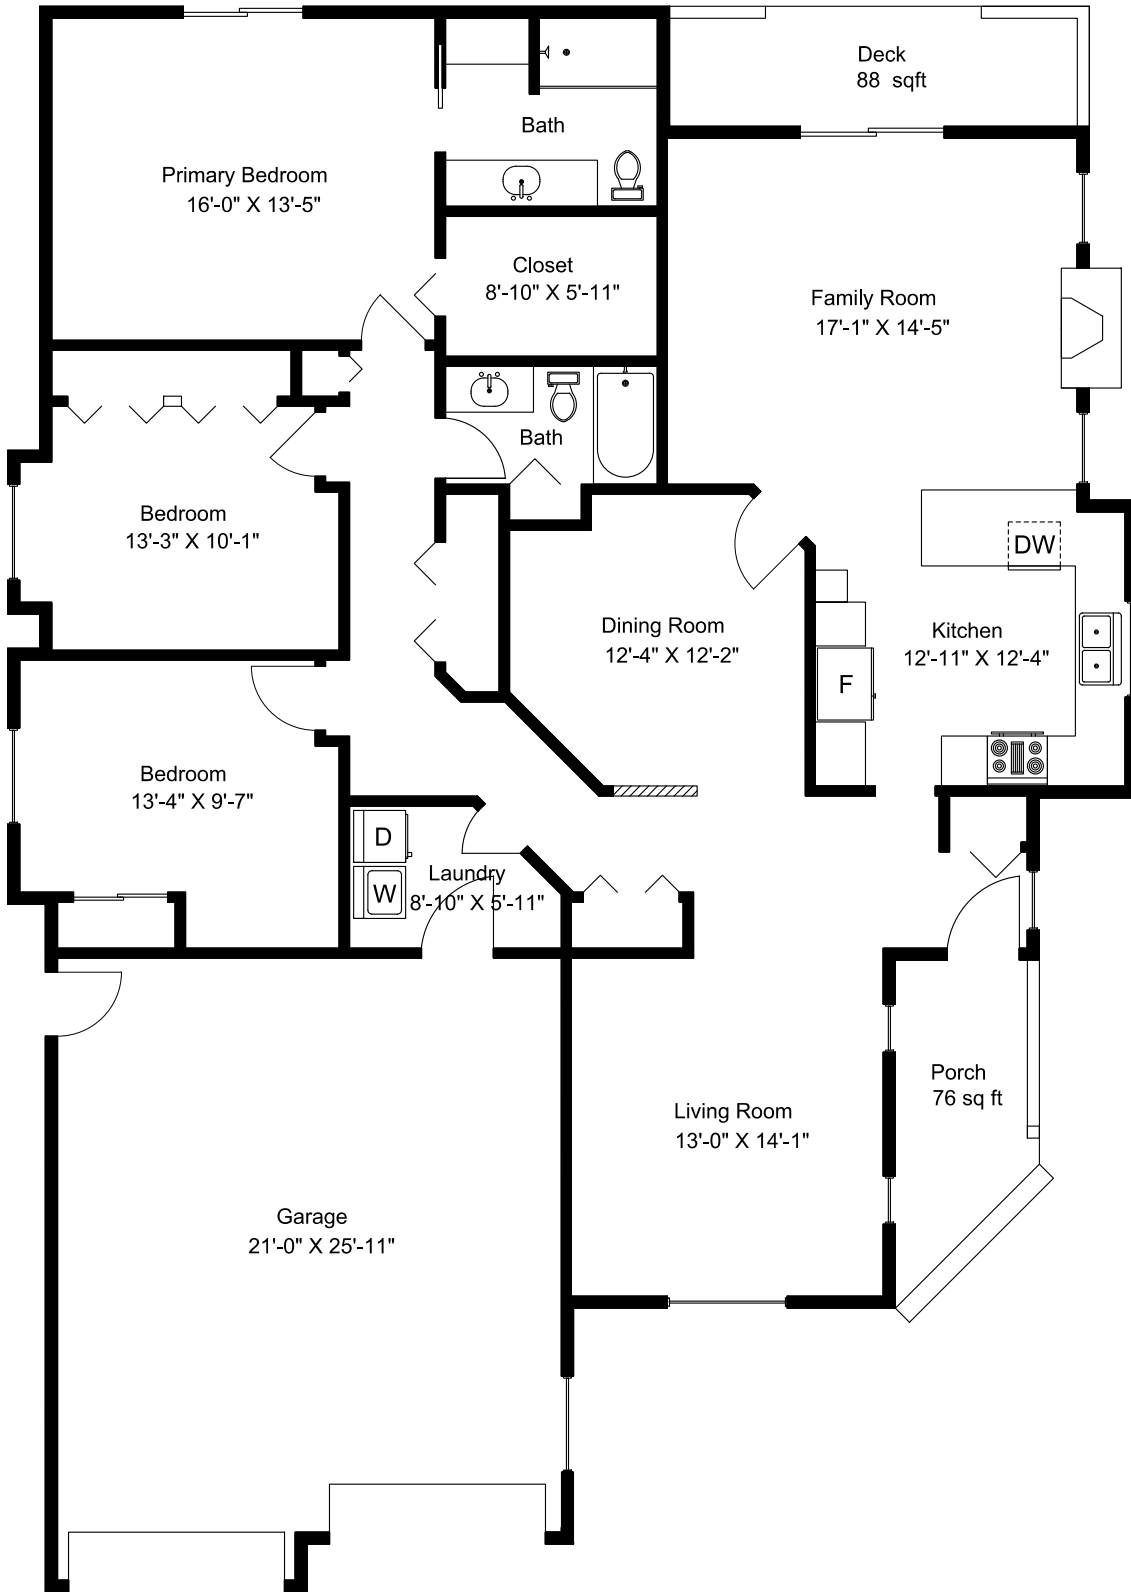

819 Tribune Place

Main Floor = 1885 sq ft
Deck&Porch = 164 sq ft
Garage = 552 sq ft
Shed = 64 sq ft

Dimensions as shown are approximate and should be verified

Prepared for the Exclusive use of
Susan Forrest
Royal LePage - Parkville
from previous plans January 17, 2025

819 Tribune Place

Shed