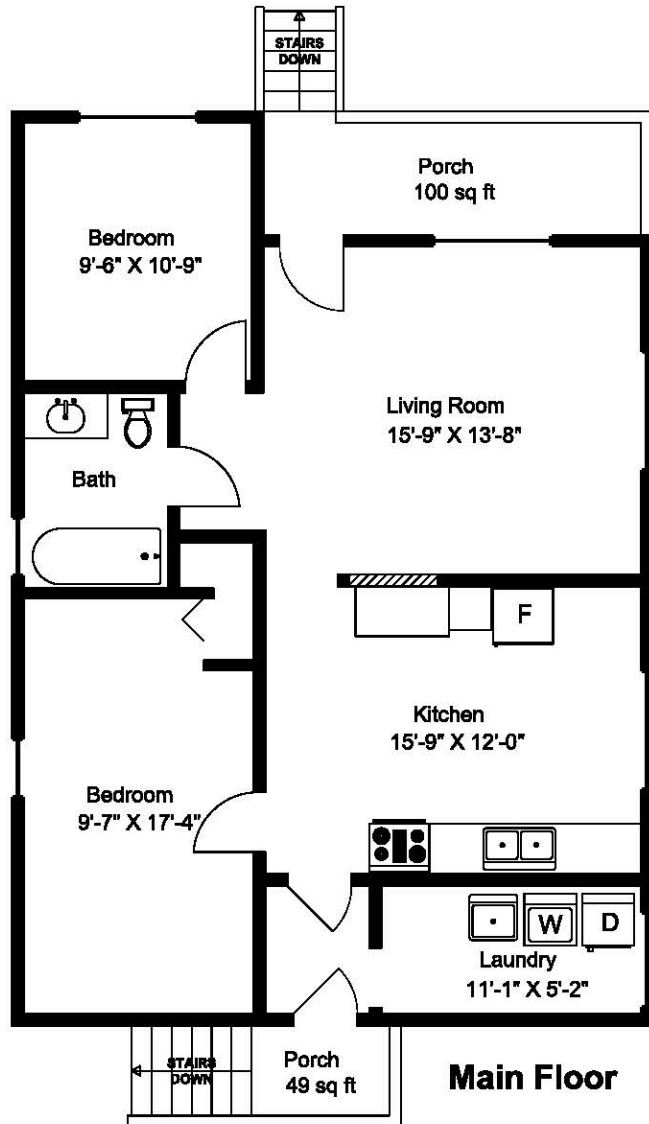

2272 Morello Road

Main Floor = 937 sq ft
Crawl Space = 874 sq ft
Porches = 149 sq ft

Dimensions as shown are approximate and should be verified

Prepared for the Exclusive use of
Susan Forrest
Royal LaPage - Parksville
as measured on December 20, 2024