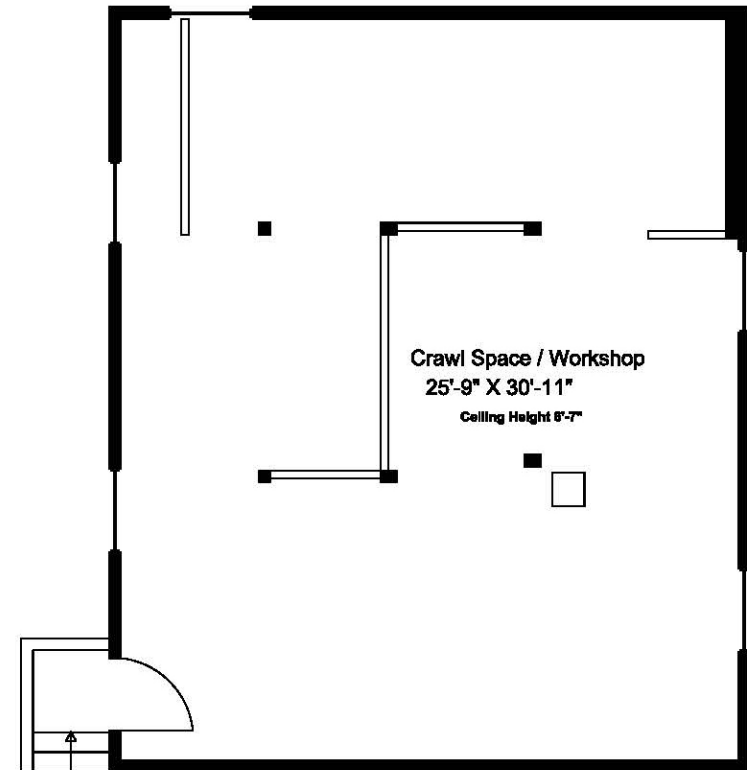

2272 Morello Road

Main Floor = 937 sq ft
Crawl Space = 874 sq ft
Porches = 149 sq ft

Dimensions as shown are approximate and should be verified

Prepared for the Exclusive use of
Susan Forrest
Royal LaPage - Parksville
as measured on December 20, 2024