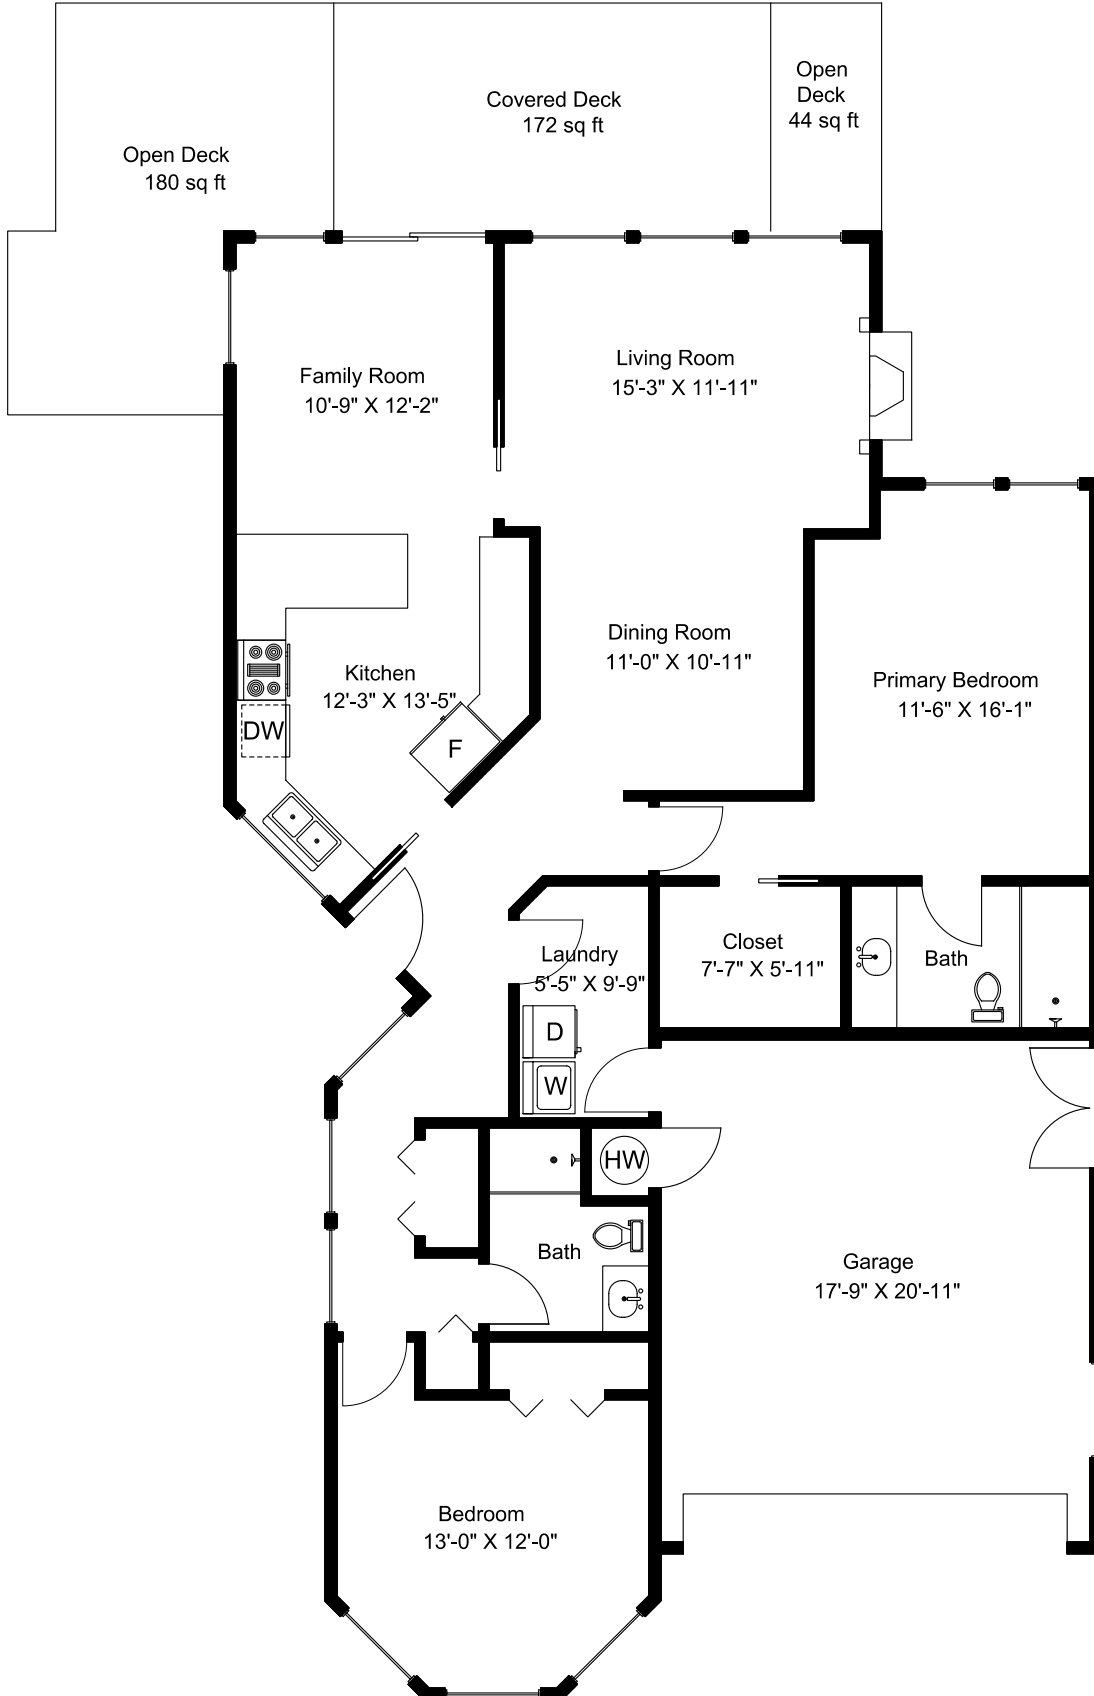

654 Windward Way

Main Floor = 1462 sq ft
Garage = 394 sq ft
Deck = 396 sq ft

Dimensions as shown are approximate and should be verified

Prepared for the Exclusive use of
Susan Forrest
Royal LePage - Parksville
as measured on November 27, 2024