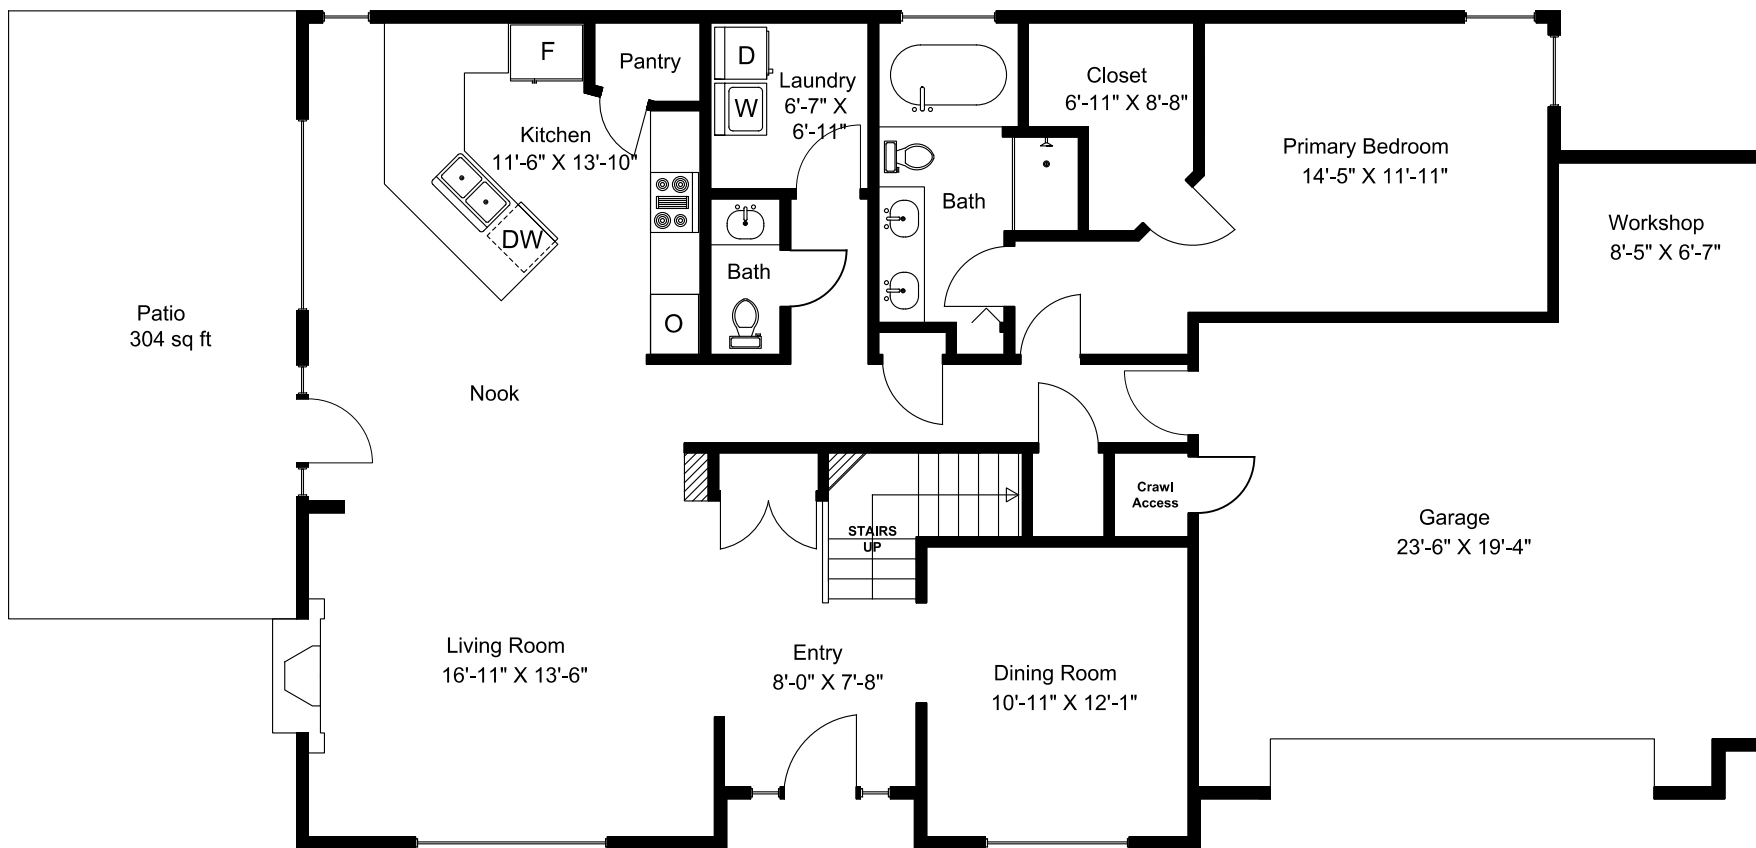

550 Falcon Court

Main Floor

Main Floor = 1496 sq ft
Upper Floor = 884 sq ft
Total Area = 2380 sq ft
Garage = 535 sq ft
Patio = 304 sq ft

Dimensions as shown are approximate and should be verified

Prepared for the Exclusive use of
Susan Forrest
Royal LePage - Parksville
as measured on November 18, 2024

550 Falcon Court

Upper Floor