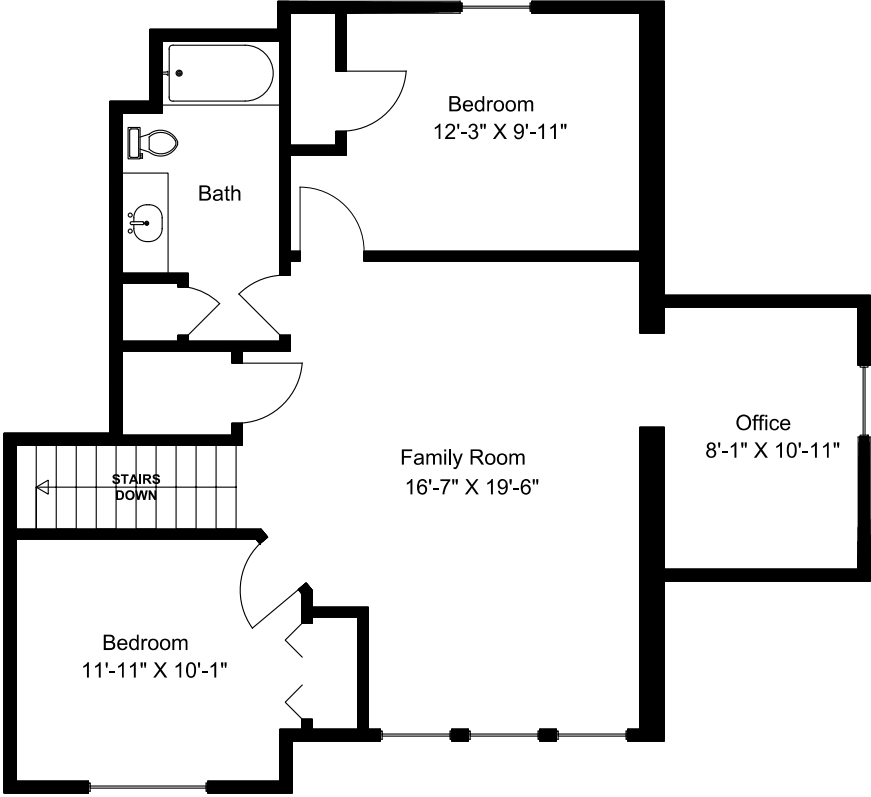

550 Falcon Court

Main Floor

Main Floor = 1496 sq ft
Upper Floor = 884 sq ft
Total Area = 2380 sq ft
Garage = 535 sq ft
Patio = 304 sq ft

Dimensions as shown are approximate and should be verified

Prepared for the Exclusive use of
Susan Forrest
Royal LePage - Parksville
as measured on November 18, 2024

550 Falcon Court

Upper Floor