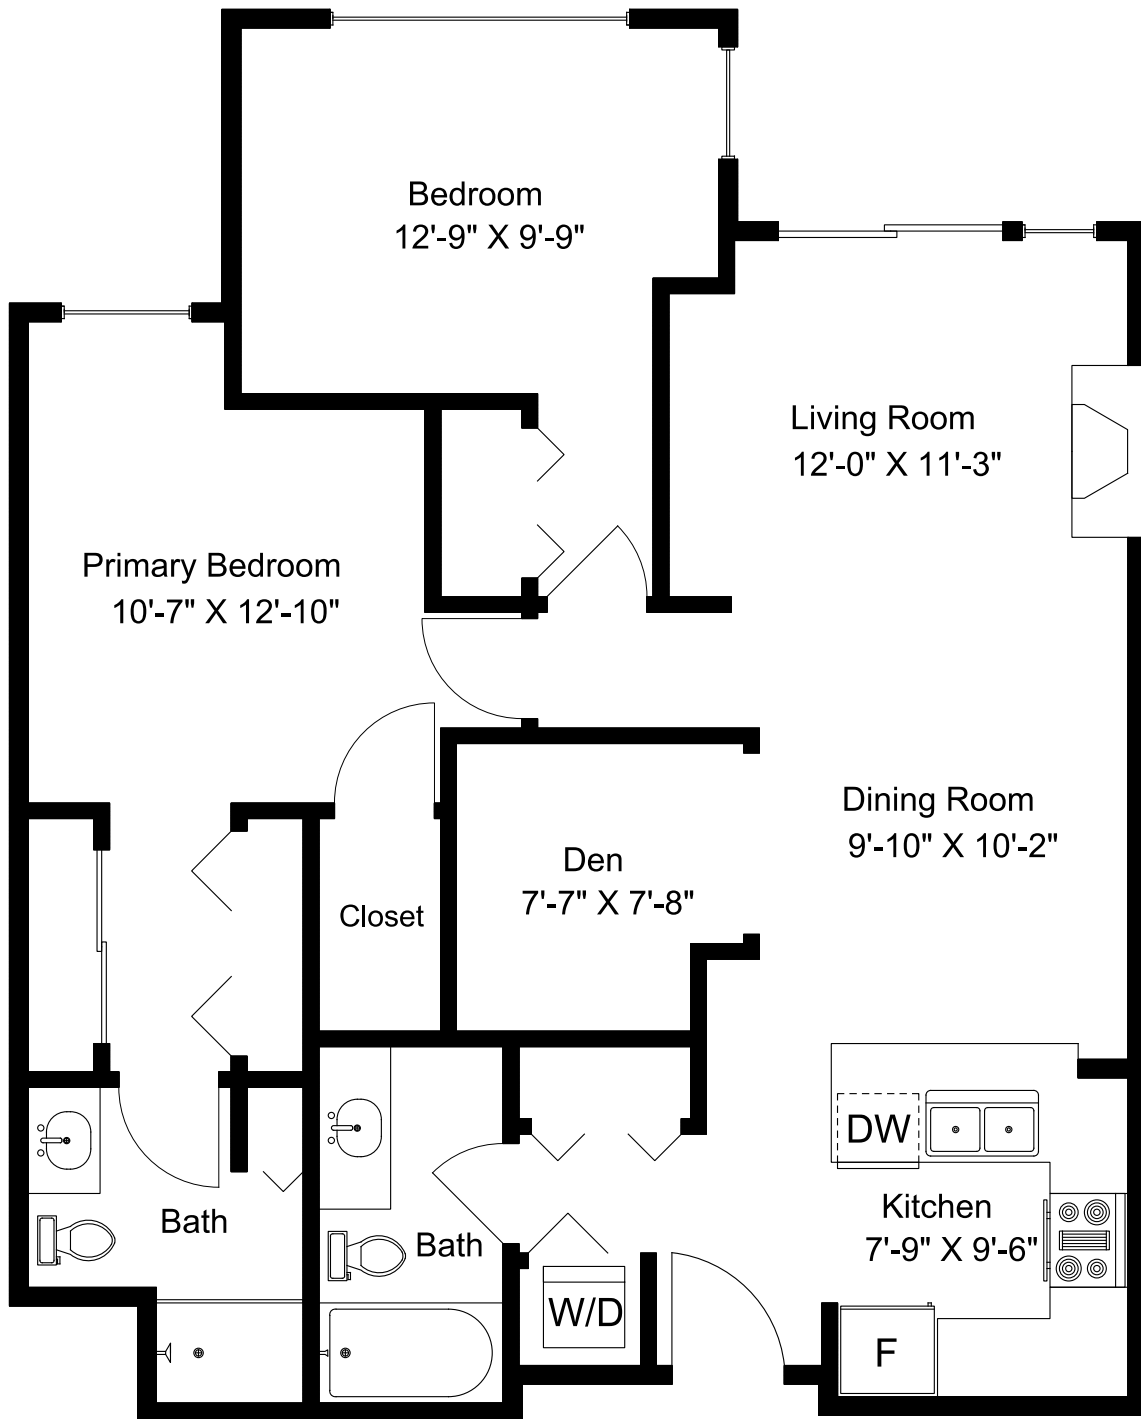

#111 - 297 Hirst Avenue

Main Floor = 1016 sq ft

Dimensions as shown are approximate and should be verified

Prepared for the Exclusive use of
Susan Forrest
Royal LePage - Parksville
as measured on November 9, 2024