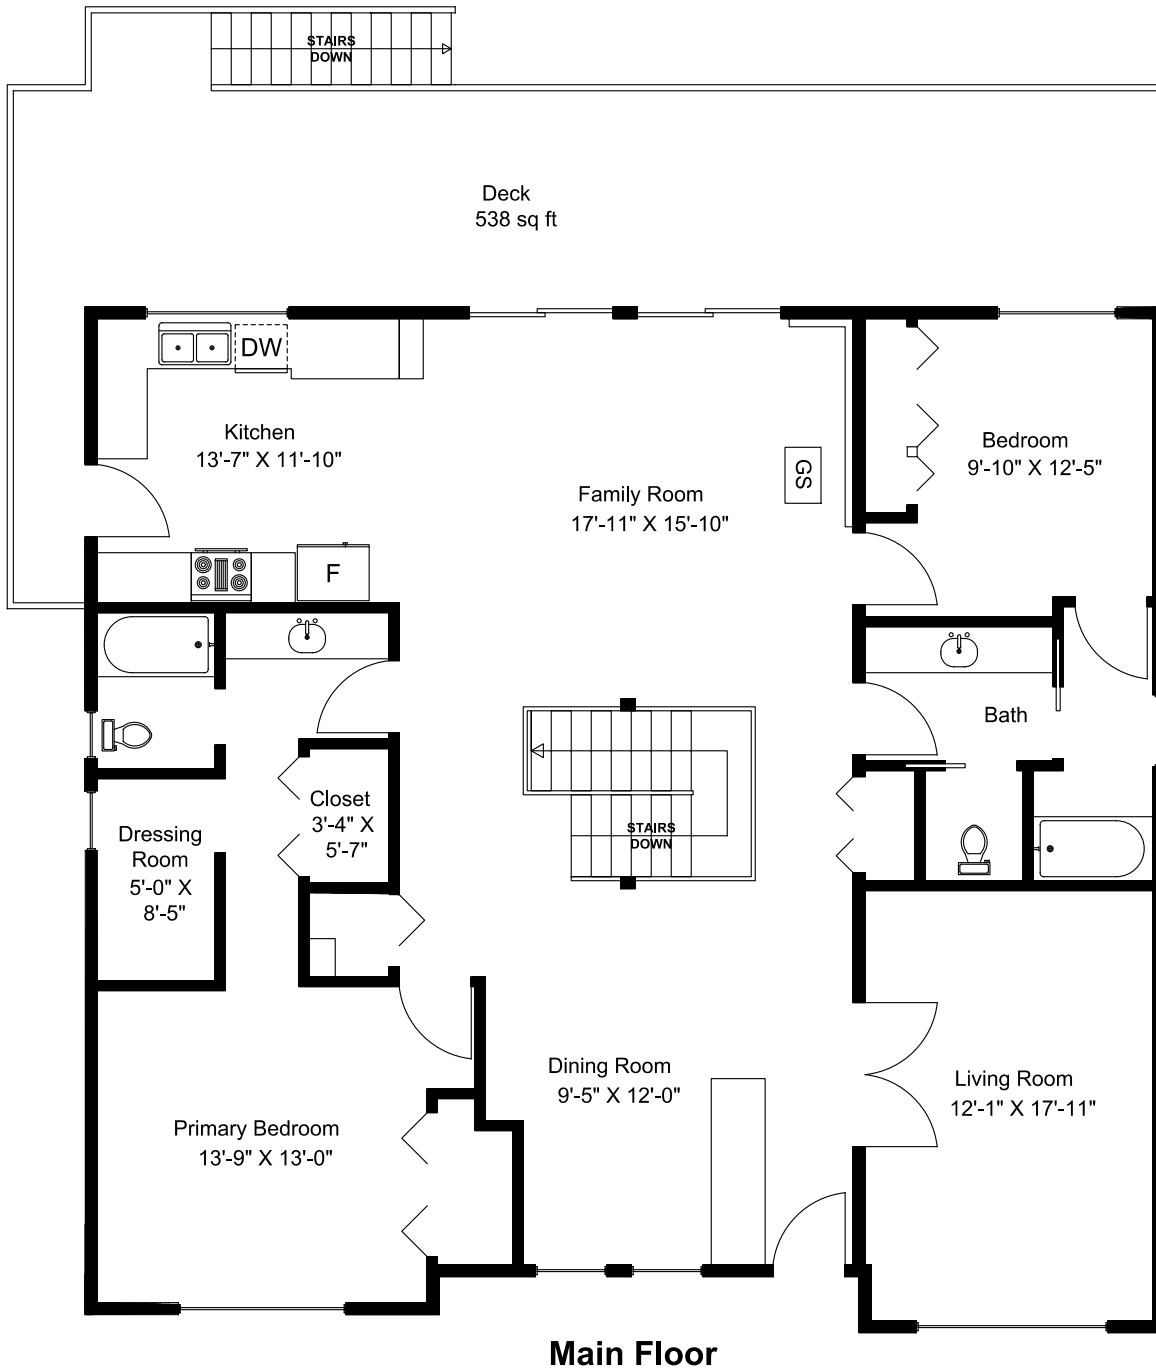

1624 Admiral Tryon Boulevard

Main Floor = 1872 sq ft
Lower Floor = 992 sq ft
Total Area = 2864 sq ft
Garage = 880 sq ft
Deck&Patio = 964 sq ft

Dimensions as shown are approximate and should be verified

Prepared for the Exclusive use of
Susan Forrest
Royal LePage - Parkville
as measured on October 4, 2024