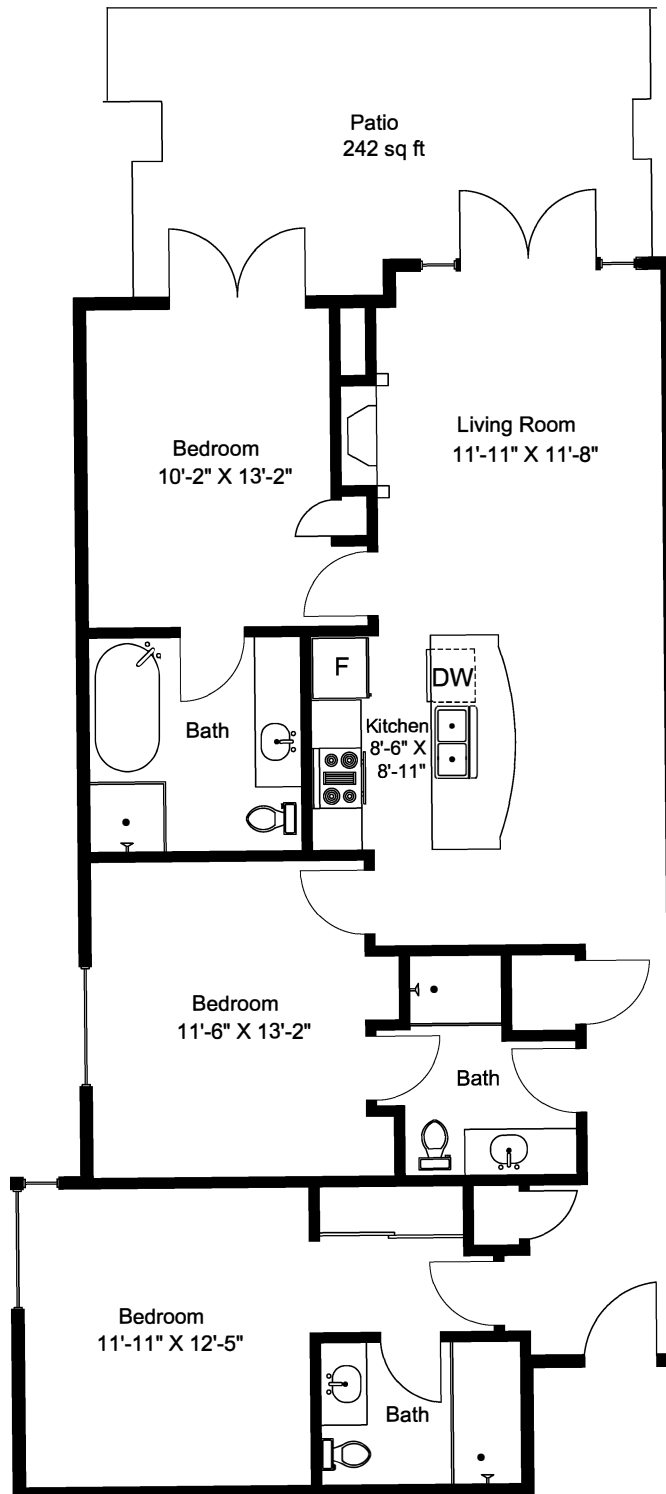

#1111 - 1175 Resort Drive

Main Floor = 1266 sq ft
Patio = 242 sq ft

Prepared for the Exclusive use of
Susan Forrest
Royal LePage - Parkville