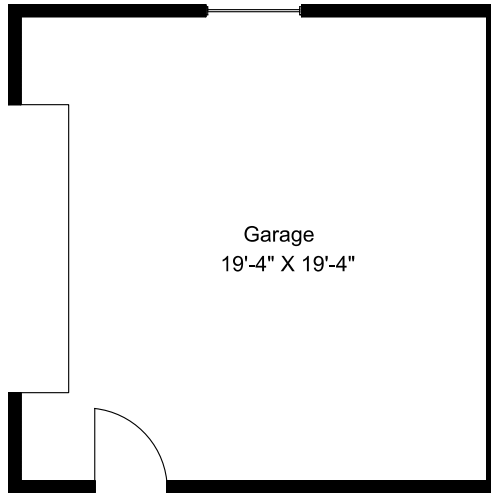

1680 Abbey Road

Main Floor

Main Floor = 1096 sq ft
Lower Floor = 1086 sq ft
Total Area = 2182 sq ft
Decks = 1052 sq ft
Garage = 414 sq ft

Dimensions as shown are approximate and should be verified

Prepared for the Exclusive use of
Susan Forrest
Royal LePage - Parkville
as measured on September 17, 2024

1680 Abbey Road

Lower Floor