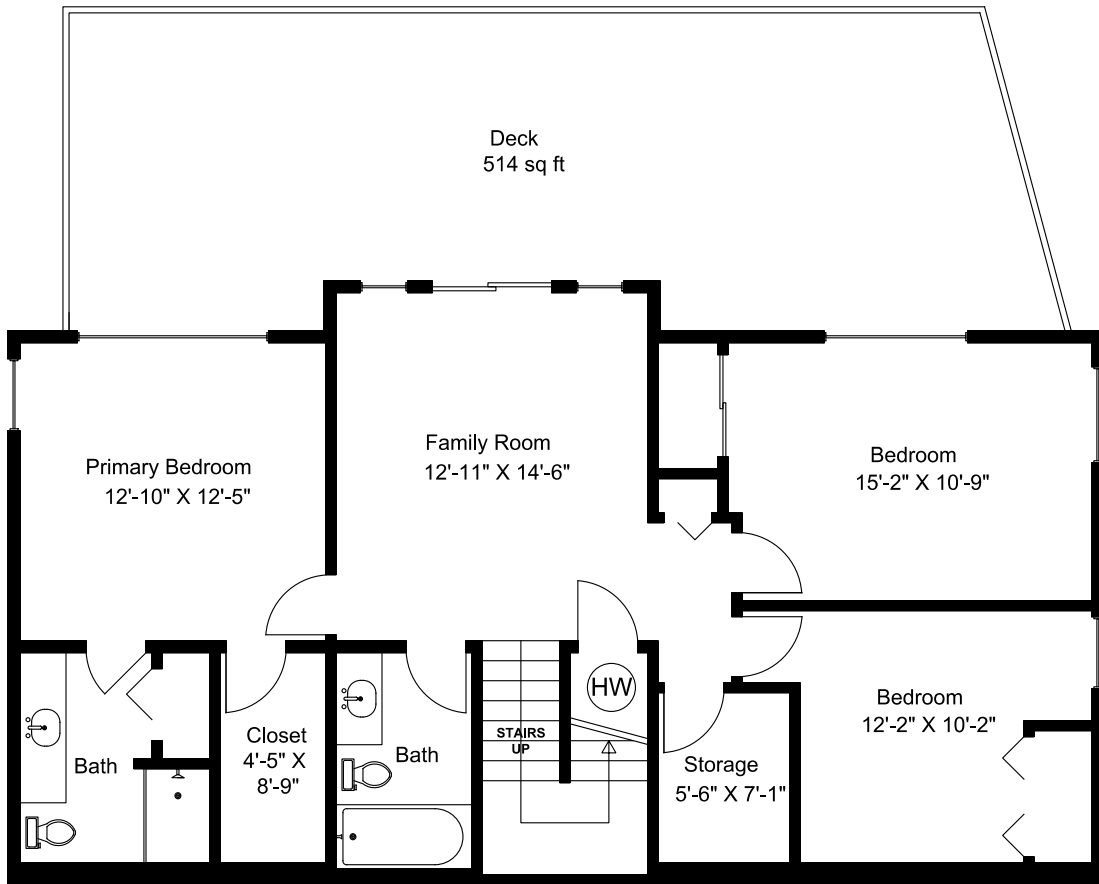

1680 Abbey Road

Main Floor

Main Floor = 1096 sq ft
Lower Floor = 1086 sq ft
Total Area = 2182 sq ft
Decks = 1052 sq ft
Garage = 414 sq ft

Dimensions as shown are approximate and should be verified

Prepared for the Exclusive use of
Susan Forrest
Royal LePage - Parkville
as measured on September 17, 2024

1680 Abbey Road

Lower Floor