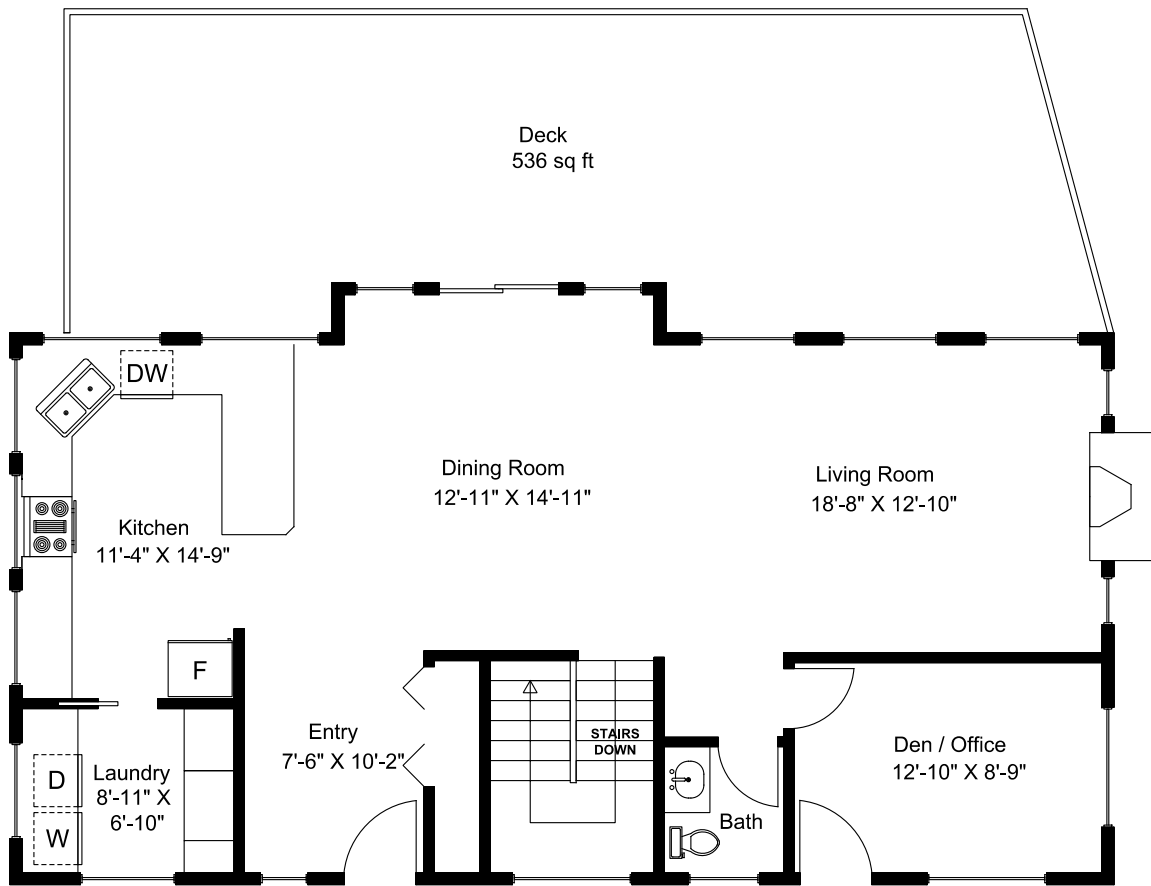

1680 Abbey Road

Main Floor

Main Floor = 1096 sq ft
Lower Floor = 1086 sq ft
Total Area = 2182 sq ft
Decks = 1052 sq ft
Garage = 414 sq ft

Dimensions as shown are approximate and should be verified

Prepared for the Exclusive use of
Susan Forrest
Royal LePage - Parkville
as measured on September 17, 2024

1680 Abbey Road

Lower Floor