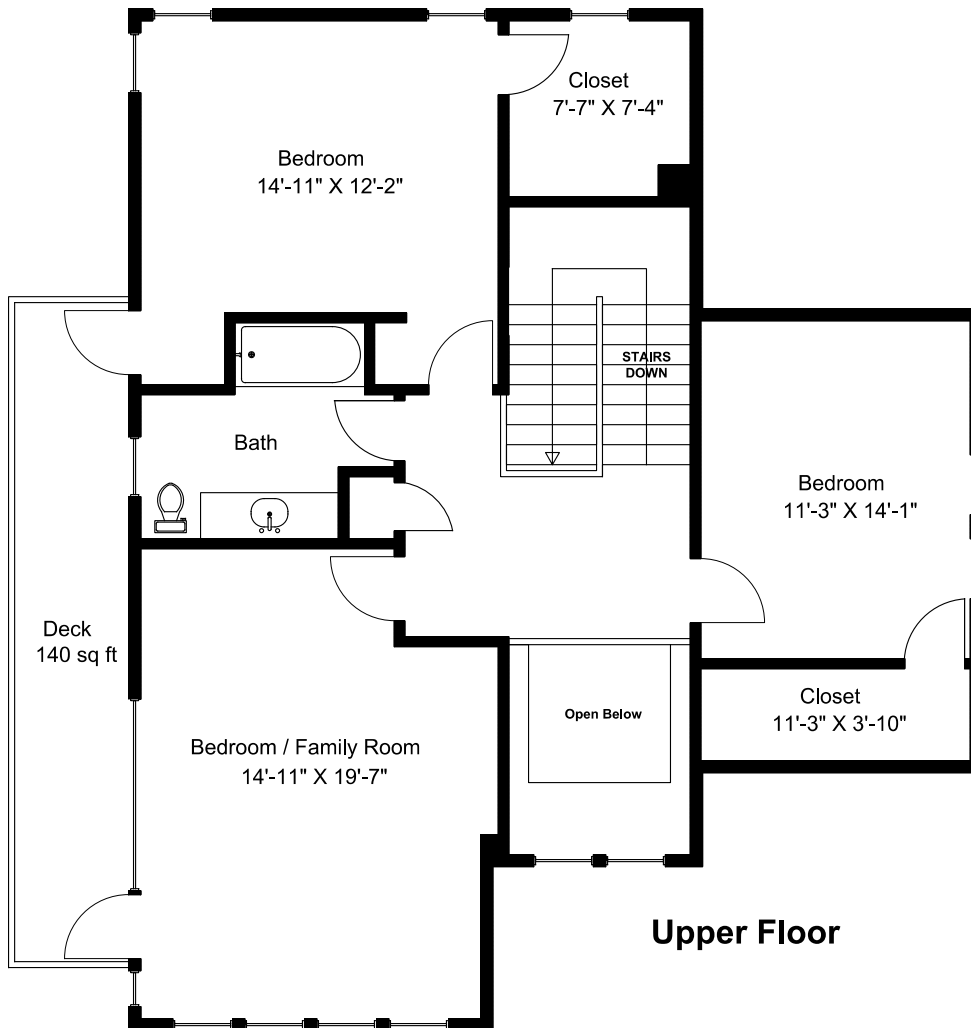

Main Floor

Main Floor = 1694 sq ft
Upper Floor = 1184 sq ft
Total Area = 2878 sq ft
Deck = 140 sq ft
Garage = 695 sq ft
Suite Above = 650 sq ft

776 Memorial Avenue

Prepared for the Exclusive use of
Susan Forrest
Royal LePage - Parkville
as measured on September 10, 2024

Dimensions as shown are approximate and should be verified

776 Memorial Avenue

Suite above Garage

Upper Floor