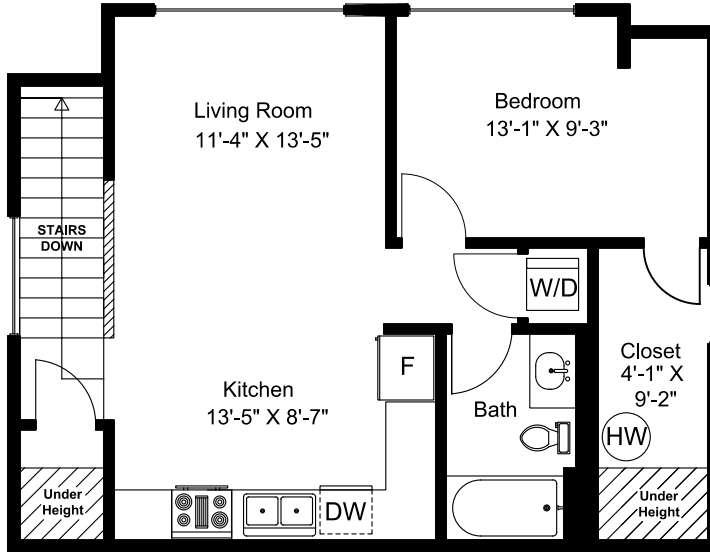

Main Floor

Main Floor = 1694 sq ft
Upper Floor = 1184 sq ft
Total Area = 2878 sq ft
Deck = 140 sq ft
Garage = 695 sq ft
Suite Above = 650 sq ft

776 Memorial Avenue

Prepared for the Exclusive use of
Susan Forrest
Royal LePage - Parkville
as measured on September 10, 2024

Dimensions as shown are approximate and should be verified

776 Memorial Avenue

Suite above Garage

Upper Floor