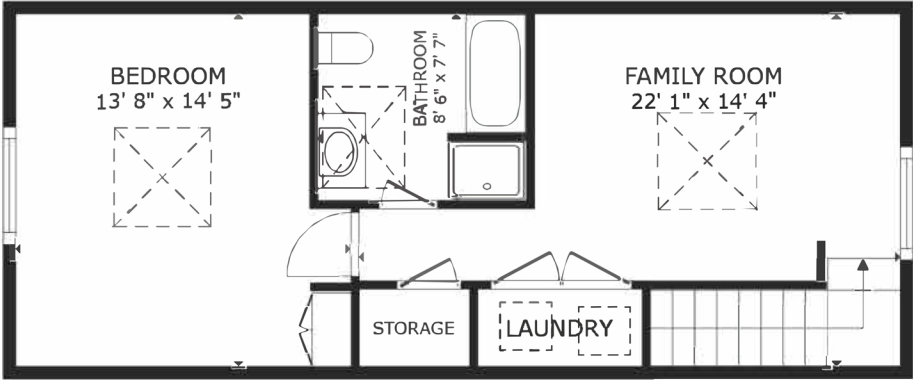

#13 - 1135 RESORT DRIVE

MAIN FLOOR

UPPER FLOOR

TOTAL 1,377 sq.ft.
MAIN FLOOR 859 sq.ft.
UPPER FLOOR 519 sq.ft.

SIZES AND DIMENSIONS ARE APPROXIMATE, ACTUAL MAY VARY