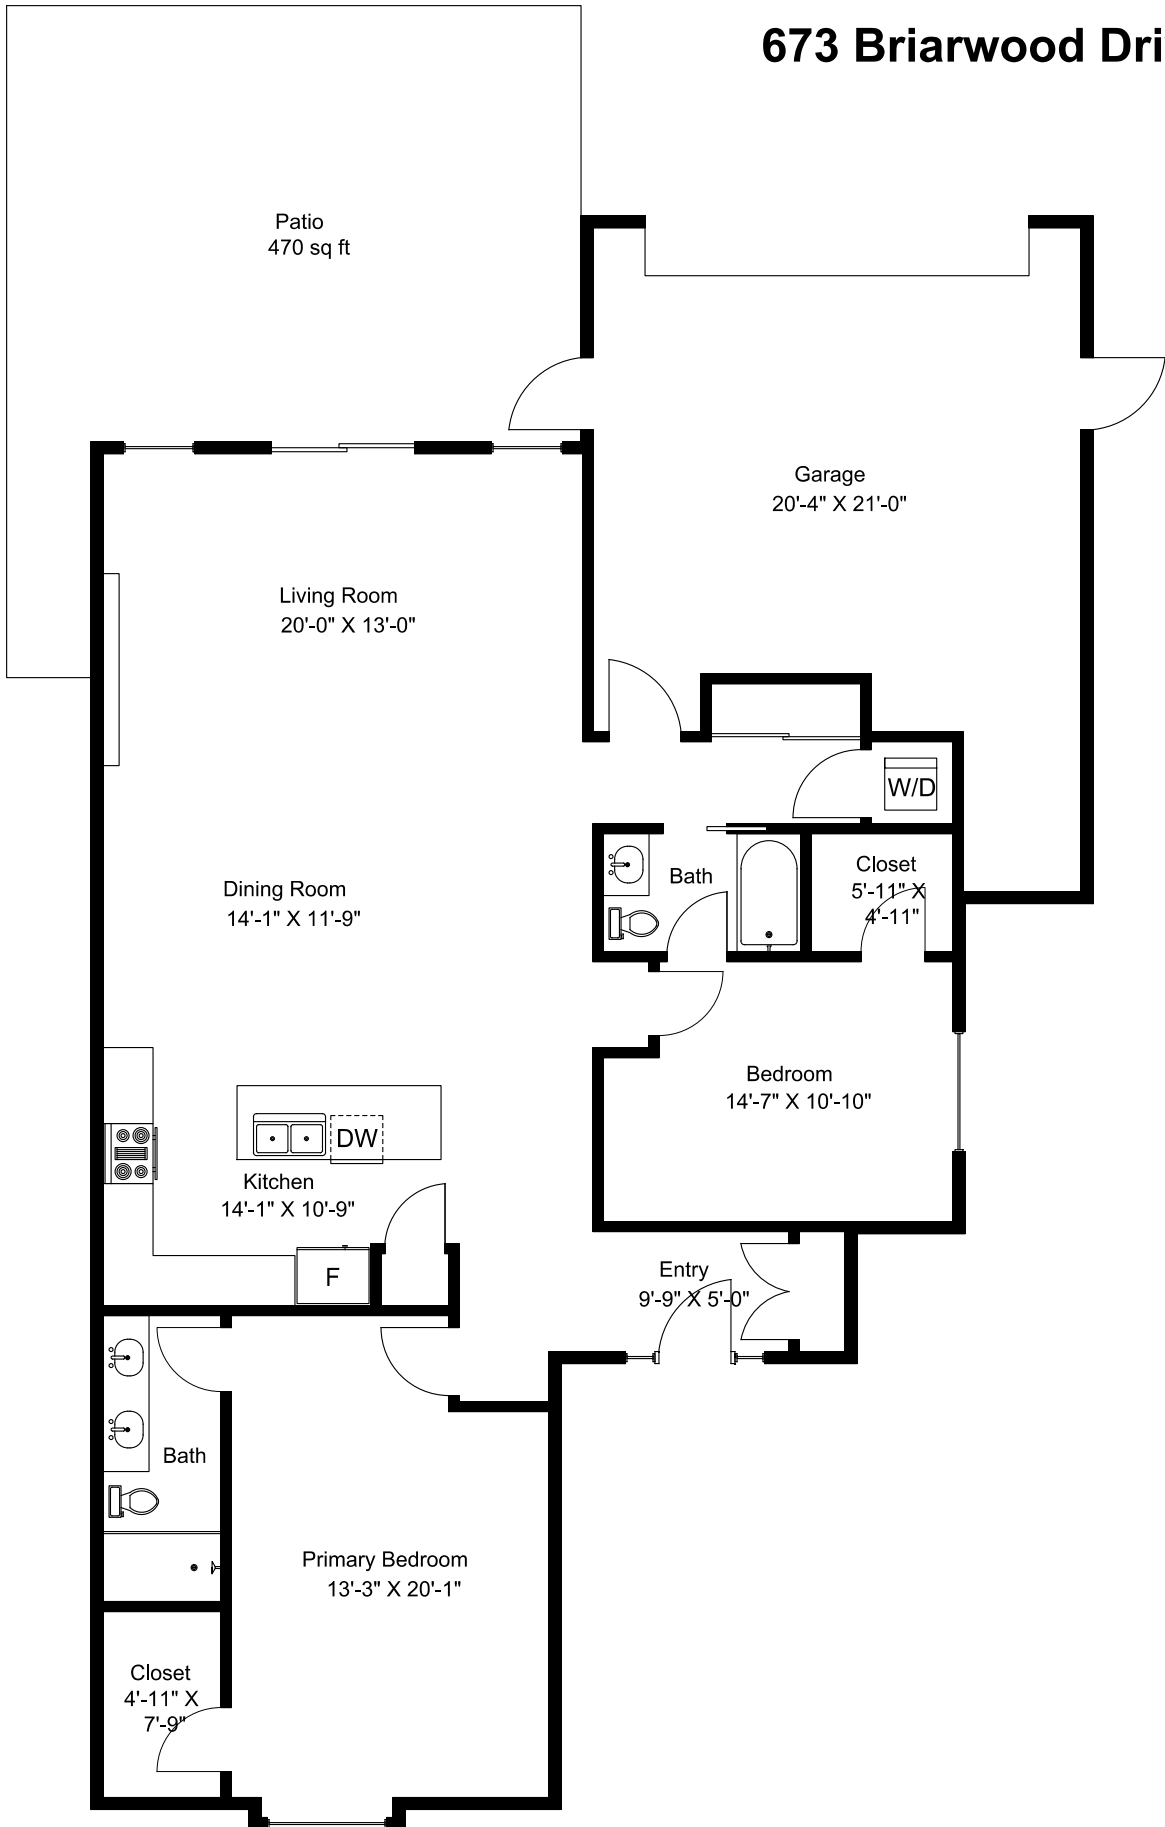

673 Briarwood Drive

Main Floor = 1574 sq ft

Patio = 470 sq ft

Garage = 474 sq ft

Dimensions as shown are approximate and should be verified

Prepared for the Exclusive use of
Susan Forrest
Royal LePage - Parkville
as measured on June 13, 2024