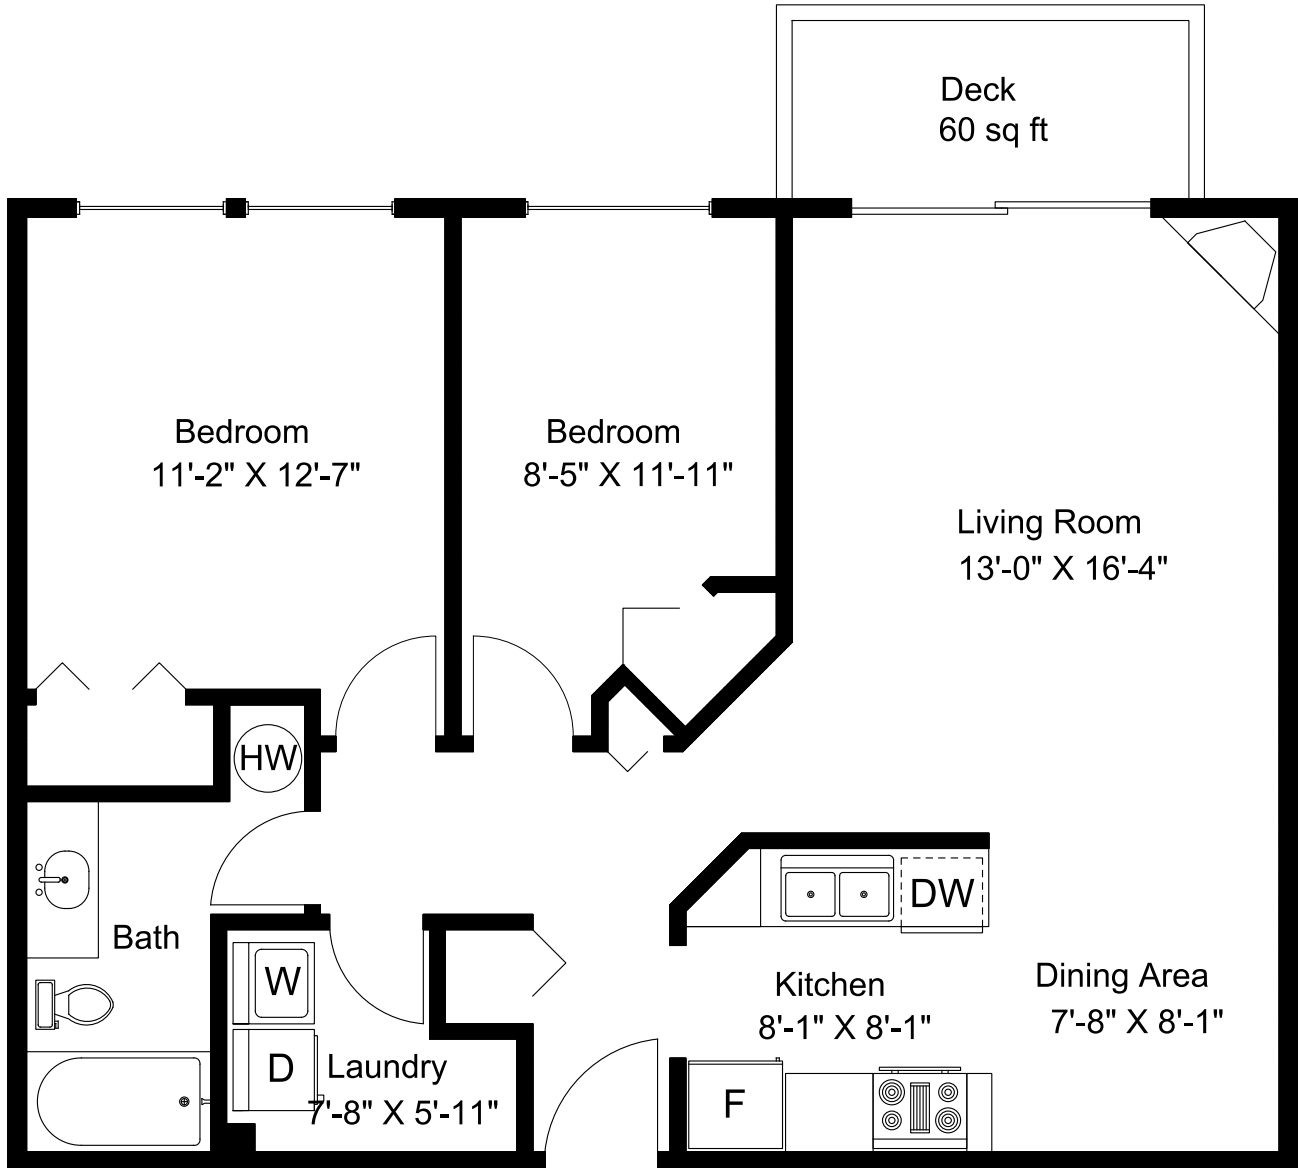

#203 - 435 Morison Avenue

Main Floor = 883 sq ft
Deck = 60 sq ft

Dimensions as shown are approximate and should be verified

Prepared for the Exclusive use of
Susan Forrest
Royal LePage - Parkville
as measured on June 3, 2024